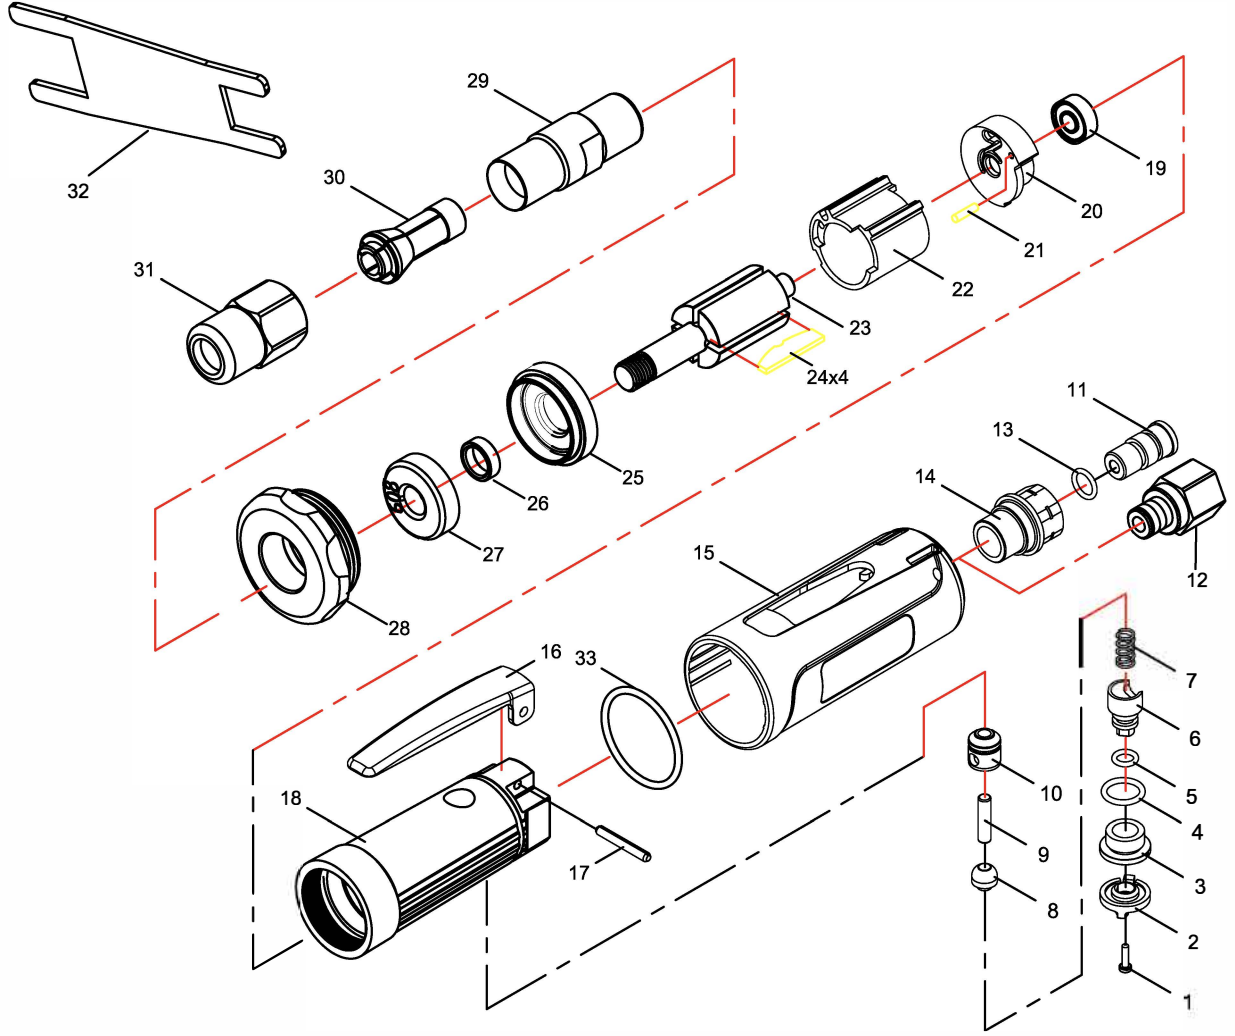

# OS-8714 **GAV** HAVALI KALIPÇI TAŞLAMA

NO.	PART. NO.	PARÇA ADI	ADET	NO.	PART. NO.	PARÇA ADI	ADET
01	861401C	SCREW	1	25	871409	FRONT END PLATE	1
02	861402C	REGULATOR KNOB	1	26	872413	SPACER	1
03	861441C	NUT	1	27	B608ZZ	BALL BEARING	1
04	861442C	O-RING	1	28	871410	FRONT NUT	1
05	861443C	O-RING	1	29	872411	COLLET BODY	1
06	861444C	REGULATOR	1	30	308024	1/4" COLLET (6mm)	1
07	861403C	THROTTLE VALVE SPRING	1	31	872412	COLLET NUT	1
08	861404	VALVE	1	32	872429	COLLET WRENCH	2
09	861405C	VALVE STEM	1	33	861448C	O-RING	1
10	861406C	VALVE BUSHING	1				
11	861407C	AIR INLET BUSHING	1				
12	861407	AIR INLET	1				
13	861445C	O-RING	1				
14	861446C	AIR INLET	1				
15	861410C	COMPOSIT HOUSING	1				
16	861408C	THROTTLE LEVER	1				
17	861409C	SPRING PIN	1				
18	861410CA	HANDLE	1				
19	B696ZZ	BALL BEARING	1				
20	861412	REAR END PLATE	1				
21	SP2520	SPRING PIN	1				
22	861416	CYLINDER	1				
23	861414	ROTOR	1				
24	861415	ROTOR BLADE	4				